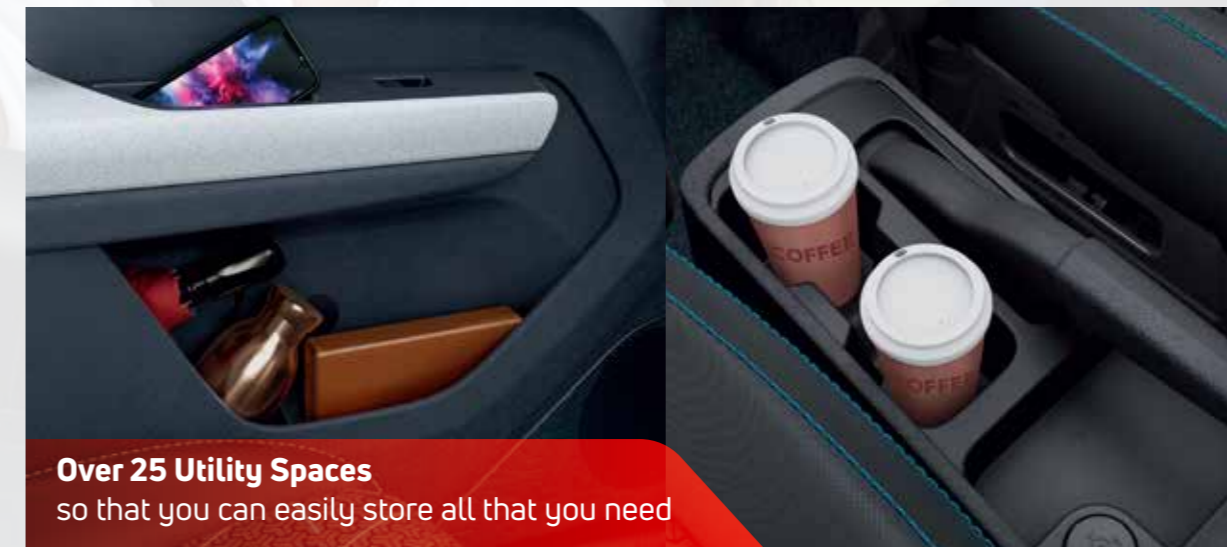

VIBES WITH YOUR GANG

So comfortable that it vibes with all the 5 passengers inside. You, the navigator next to you and the three resident DJs at the back.

Spacious Boot
for that extra luggage

High Seating With Height Adjustable Driver Seat
for a commanding driving position and better visibility