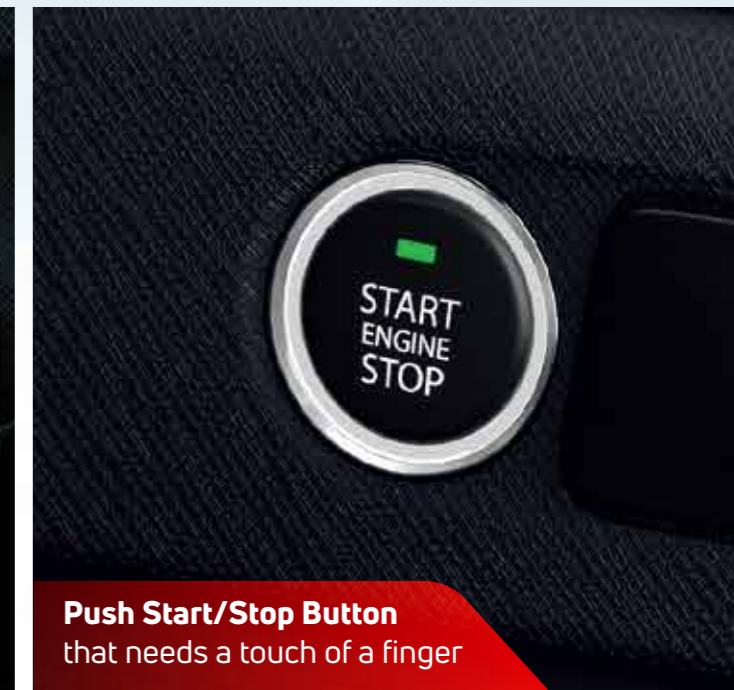

Body-coloured Air Vents | D-cut Steering Wheel | Dual Tone Dashboard Layout

VIBES WITH YOUR NEED FOR COMFORT

Sit back and relax. Cruise with your gang. Make room for more fun.

Automatic Climate Control
adjusts the temperature automatically