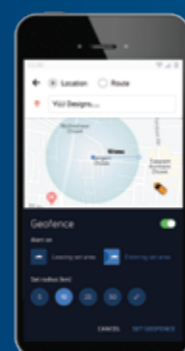

VIBES WITH YOUR LOVE FOR TECH

It's got iRA – the connected car technology from Tata Motors that's in sync with India.

what3words takes you anywhere using just 3 simple words

Natural Voice Tech that understands English, Hindi and Hinglish

Tribes is an offering that allows you to chill with fellow Punch owners

REMOTE VEHICLE CONTROL
Redefines convenience by accessing and controlling your car remotely through your smartphone.

FIND MY CAR
Track the live location of your car and set a geo-fence perimeter to receive instant notification on breach.