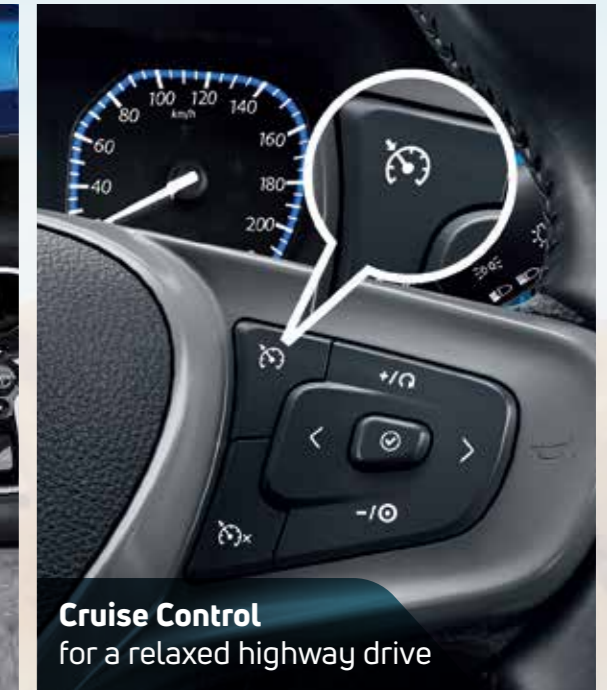

Dual Airbags
are offered as standard

Front Fog Lamps With Cornering Function
for added safety

Reverse Parking Camera
allows you to reverse without a worry

Auto Headlamps & Rain Sensing Wipers
for a hassle-free drive

More Of Safety

Fortified Cabin | ISOFIX | Puncture Repair Kit | Perimetric Alarm | Puddle Lamps | Rear Defogger | ABS & EBD With Brake Sway Control

VIBES WITH YOUR THIRST FOR PERFORMANCE

The Punch's performance will be the second reason for the world to be jealous. The first will be seeing you behind the wheel.

187 mm Ground Clearance
because potholes and high speed-breakers are in vogue too

Cruise Control
for a relaxed highway drive

1.2 L Revotron Engine With DynaPro Technology
will make you love the SUVness of the Punch

The Punch loves to entertain, just like you, with state-of-the-art technology that keeps you connected.

Floating 7" Touchscreen Infotainment by Harman™ with Android Auto™ and Apple CarPlay™

Steering Mounted Control that has everything in one place