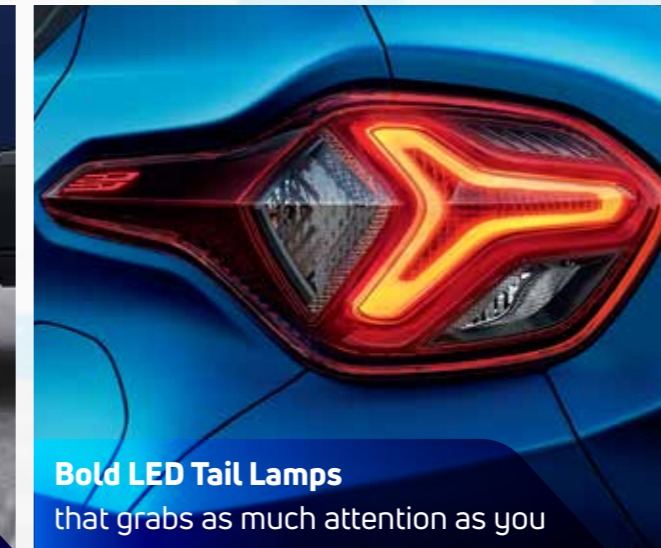

TATA MOTORS
Connecting Aspirations

TATA
PUNCH

INDIA'S SAFEST CAR*

VIBES WITH YOU

GLOBAL NCAP

★★★★★ 5-STAR SAFETY RATING
*HIGHEST SAFETY RATING FOR AOP

VIBES WITH YOUR STYLE

The world will take notice of two showstoppers. You and the Punch.

90-Degree Opening Doors
for a hassle-free entry and exit

Projector Headlamps & LED DRLs
that shine as bright as you

R16 Diamond Cut Alloy Wheels
that adds to the Punch's SUV stance

Bold LED Tail Lamps
that grabs as much attention as you